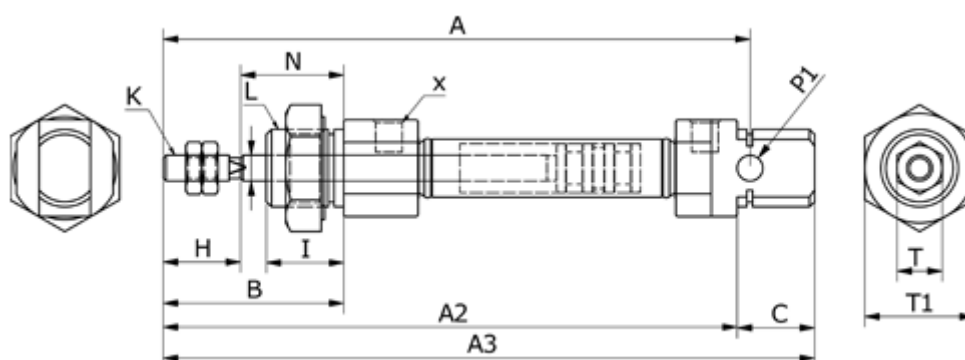

Data Sheet

Article number: 58MI08S0060CAP

Description: Cylinder MI-8x60-S-CA, Ø8x60
Double acting type - port M5

Measures

A	= 76	K	= M4x0,7	V = 4
A2	= 46	L	= M12x1,25	X = M5x0,8
A3	= 86	N	= 16	
B	= 28	O	= 10	
Bore diameter	= 8	P1	= 4	
C	= 12	Stroke	= 60	
HS	= 12	T	= 7	
I	= 12	T1	= 17	